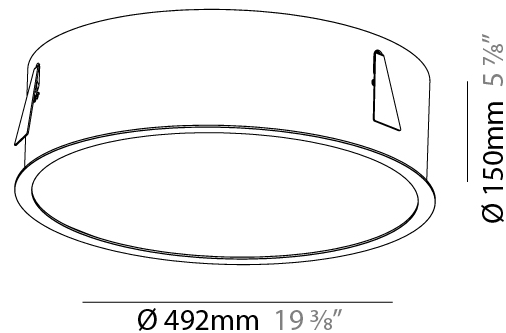

GENERAL

Series: Sign
Brand: Prolicht
Division: Architectural
Mounting Type: Recessed
Mounting Location: Ceiling
Subcategory: Ambient

PHYSICAL

Shape: Round
Diameter (mm): 492
Diameter (in): 19 3/8
Height (mm): 150
Height (in): 5 7/8
Ceiling Thickness (mm): 10 / 12.5 / 15 / 25
Ceiling Thickness (in): 3/8 or 1/2 or 9/16 or 1
Min. Recessing Depth (mm): 160
Min. Recessing Depth (in): 6 5/16
Light Distribution: Direct
Weight (kg): 4.983
Weight (lbs): 10.986
Diffuser: PMMA - Opal or Micro-Prism
Fixture Finish: SSR / BKV / CWI / CRY / HAB / UFT / ITA / RUA / FTG / MYG / LOD / PUS / FRO / FUP / KIA / POP / BLS / SPG / MEY / GOH / GUM / CHC / COM / ABZ / JAG / OBR / MOS / ROR
Fixture Material: Extruded Aluminum / Steel
Cut-out Measurements: 480mm / 18 7/8"

ELECTRICAL

Lamp Type: LED (Zhaga Standard)
Input Wattage (W): 35
Total Output Wattage (W): 30
Dimming: Tri-Mode (Non-Dimming and Phase Dimming (120Vac only) and 0-10V Dimming)
Driver Included: Yes
Driver Location: Integrated
Driver Type: Constant Current - Universal
Driver Class: Class 2
Input Voltage (V): 120 - 277
Constant Current (MA): 500

LED

Color Temperature (°K): 3000 / 4000
Max. Delivered Lumen (lm): 3090 / 3332 / 3400
CRI: >80 CRI
Efficiency (%): 0.72
Lamp Life (hrs): 50000

OPTICAL

RATINGS AND CERTIFICATIONS

Certified By: Certified for North American Standards
IP rating: IP20