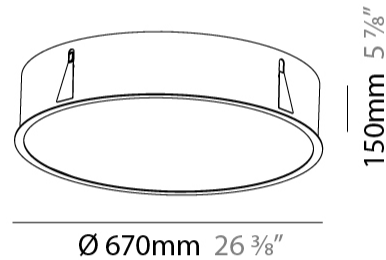

GENERAL

Series: Sign
Brand: Prolicht
Division: Architectural
Mounting Type: Recessed
Mounting Location: Ceiling
Subcategory: Ambient

PHYSICAL

Shape: Round
Diameter (mm): 670
Diameter (in): 26 ³/₈
Height (mm): 150
Height (in): 5 ⁷/₈
Ceiling Thickness (mm): 10 / 12 / 15 / 25
Ceiling Thickness (in): 3/8 or 1/2 or 9/16 or 1
Min. Recessing Depth (mm): 160
Min. Recessing Depth (in): 6 ⁵/₁₆
Light Distribution: Direct
Weight (kg): 8.574
Weight (lbs): 18.9
Diffuser: PMMA - Opal or Micro-Prism
Fixture Finish: SSR / BKV / CWI / CRY / HAB / UFT / ITA / RUA / FTG / MYG / LOD / PUS / FRO / FUP / KIA / POP / BLS / SPG / MEY / GOH / GUM / CHC / COM / ABZ / JAG / OBR / MOS / ROR
Fixture Material: Extruded Aluminum / Steel
Cut-out Measurements: 658mm / 25 7/8"

ELECTRICAL

Lamp Type: LED (Zhaga Standard)
Input Wattage (W): 66.5
Total Output Wattage (W): 57
Dimming: Tri-Mode (Non-Dimming and Phase Dimming (120Vac only) and 0-10V Dimming)
Driver Included: Yes
Driver Location: Integrated
Driver Type: Constant Current - Universal
Driver Class: Class 2
Input Voltage (V): 120 - 277
Constant Current (MA): 500

LED

Color Temperature (°K): 3000 / 4000
Max. Delivered Lumen (lm): 5880 / 6321 / 6450
Lamp Life (hrs): 50000

OPTICAL

RATINGS AND CERTIFICATIONS

Certified By: Certified for North American Standards
IP rating: IP20

658mm
25 7/8"

160mm
6 1/4"

10 - 25mm
3/4" - 1"